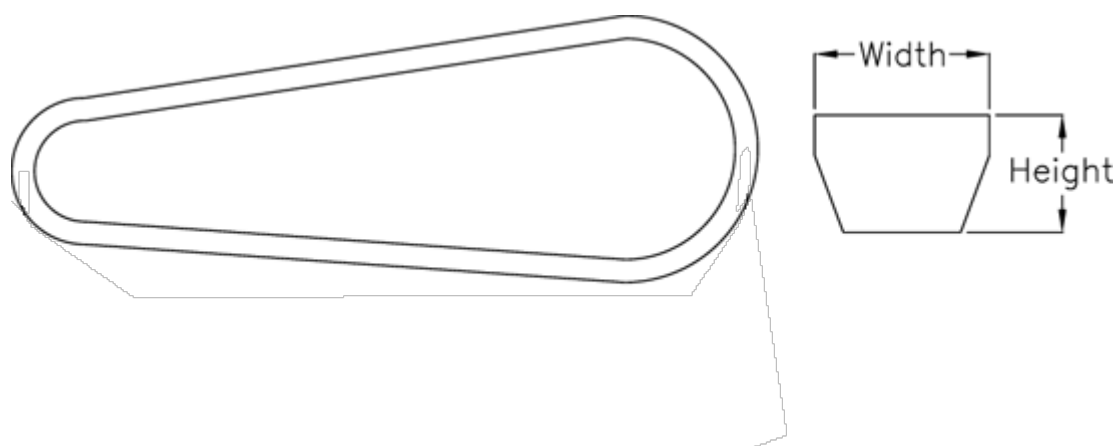

Data Sheet

Article number: 601962561207

Description: Gates V-belt SPA 1207 Ld 1207
DELTA NARROW

Measures

Datum length =	1207
Height =	10
Width =	13